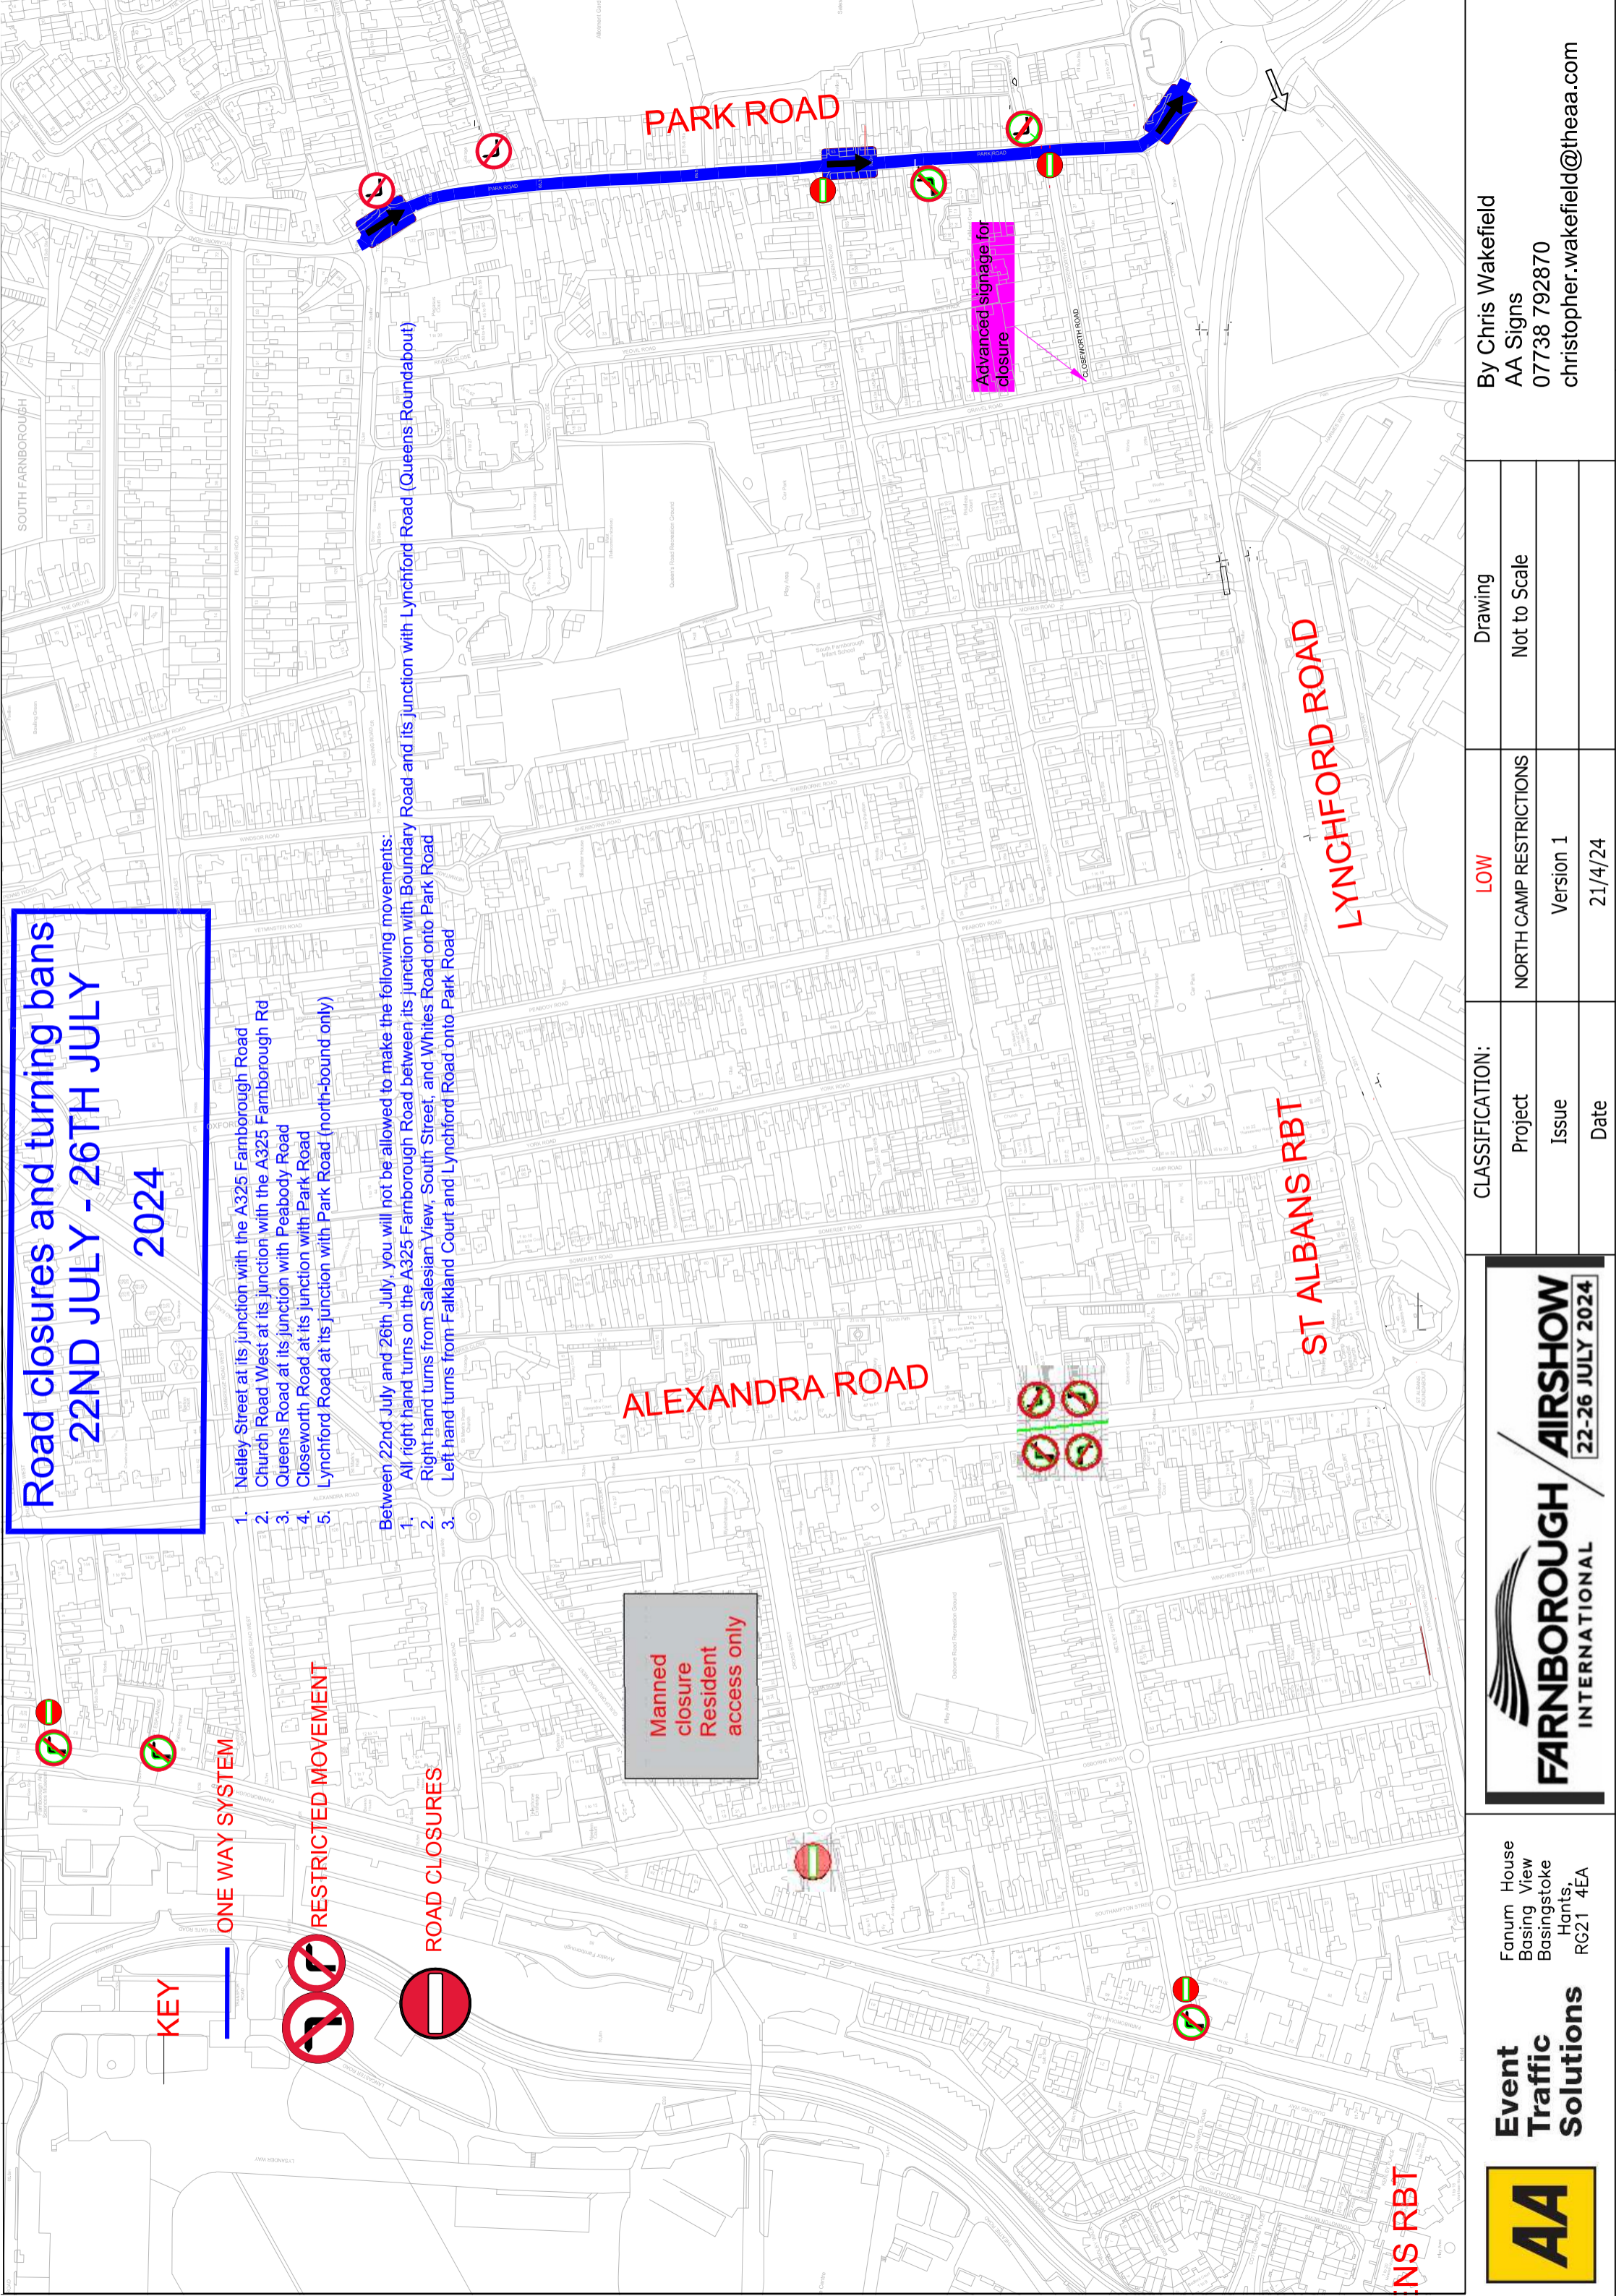

Road closures and turning bans 22ND JULY - 26TH JULY 2024

KEY

1. Neiley Street at its junction with the A325 Farnborough Road
2. Church Road West at its junction with the A325 Farnborough Rd
3. Queens Road at its junction with Peabody Road
4. Closeworth Road at its junction with Park Road
5. Lynchford Road at its junction with Park Road (north-bound only)

- Between 22nd July and 26th July, you will not be allowed to make the following movements:
1. All right hand turns on the A325 Farnborough Road between its junction with Boundary Road and its junction with Lynchford Road (Queens Roundabout)
 2. Right hand turns from Salesian View, South Street, and Whites Road onto Park Road
 3. Left hand turns from Falkland Court and Lynchford Road onto Park Road

Manned closure
Resident access only

Advanced signage for closure

	Event Traffic Solutions Fanum House Basing View Basingstoke Hants, RG21 4EA	AIRSHOW 22-26 JULY 2024	CLASSIFICATION:	
			Project Issue Date	NORTH CAMP RESTRICTIONS Version 1 21/4/24
			Drawing Not to Scale	By Chris Wakefield AA Signs 07738 792870 christopher.wakefield@theaa.com